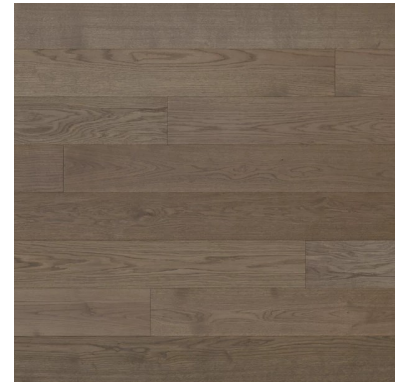

BISQUE
7.5" W x 5/8" D

BARI
7.5" W x 5/8" D

POMPEII
7.5" W x 5/8" D

TILE—MUD, ENTRY, POWDER ROOM, ENSUITE

SEEDS—CHALK
35" x 35"

SEEDS—DUST
35" x 35"

SEEDS—STONE GREY
35" x 35"

TILE—BATHROOM, LAUNDRY