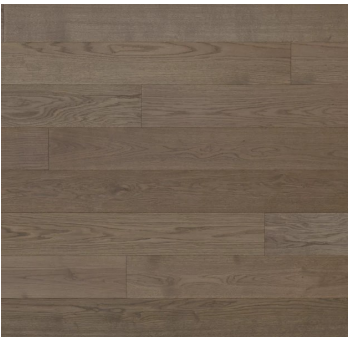

ELEVATION
MANOTICK

RIDGE MODEL — KITCHEN DARK SCHEME