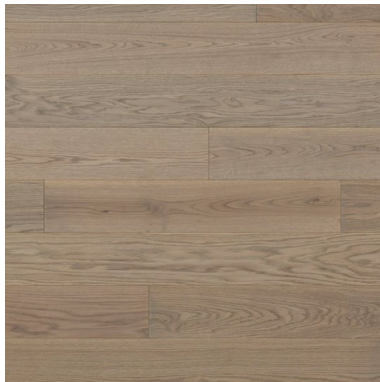

BISQUE
7.5" W x 5/8" D

BARI
7.5" W x 5/8" D

POMPEII
7.5" W x 5/8" D

TILE—MUD, ENTRY, POWDER ROOM, ENSUITE

SEEDS—CHALK
35" x 35"

SEEDS—DUST
35" x 35"

SEEDS—STONE GREY
35" x 35"

TILE—BATHROOM, LAUNDRY