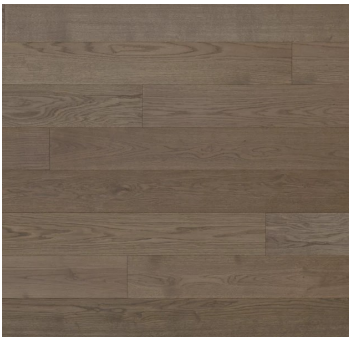

RIDGE MODEL — KITCHEN/LIVING ROOM DARK SCHEME